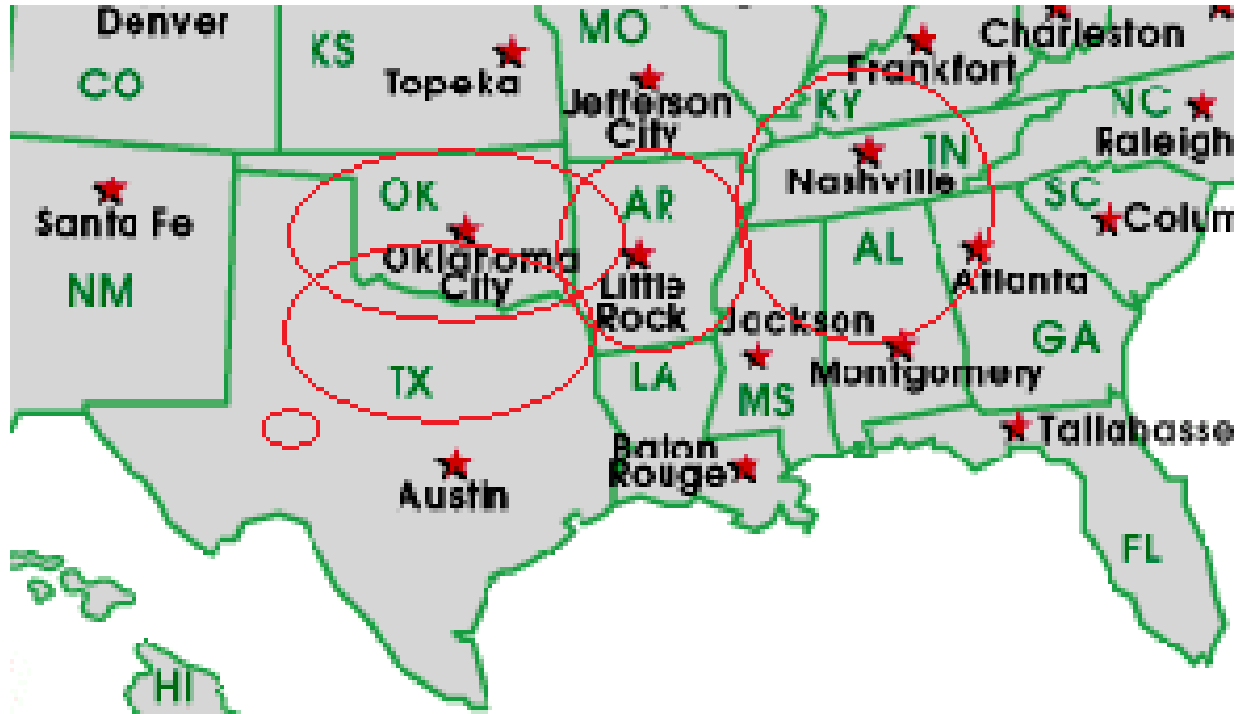

**KKGM 1630AM @ 11am DFW & All North Texas  
Abilene 1340AM sharing the Change Movement  
Radio Oklahoma City 960 AM all of Oklahoma  
Radio Searcy sold station & we are looking  
Radio Nashville, TN, S. KY, N. AL, and N. MS**