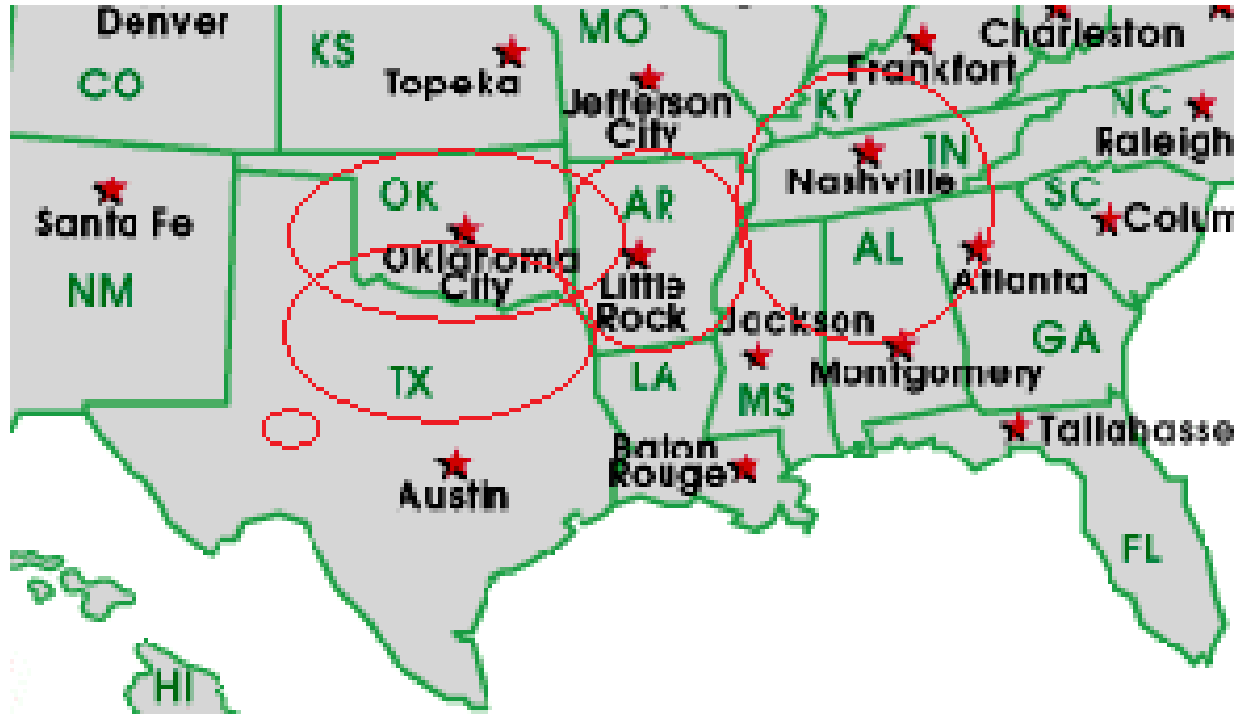

Teaching Expository Preaching Broadcasting Where Our Church of Christ Colleges & Schools/Preaching Are Located

**Now Pledged - 3 of 3 Antennas for - 2016 -
OUR WORSHIP SERVICE BROADCASTED BY WORLD CHRISTIAN
BROADCASTING - A CHURCH OF CHRIST STATION known as
RADIO MADAGASCAR Broadcasting on Three 100,000 Watt
Directional Antennas from the Indian Ocean**

**KKGM 1630AM @ 11am DFW & All North Texas
Abilene 1340AM sharing the Change Movement
Radio Oklahoma City 960 AM all of Oklahoma
Radio Searcy sold station & we are looking
Radio Nashville, TN, S. KY, N. AL, and N. MS**

*We have done so much, for so long, with so little,
we are now fully qualified to do anything with nothing.
That is what faith is ...*