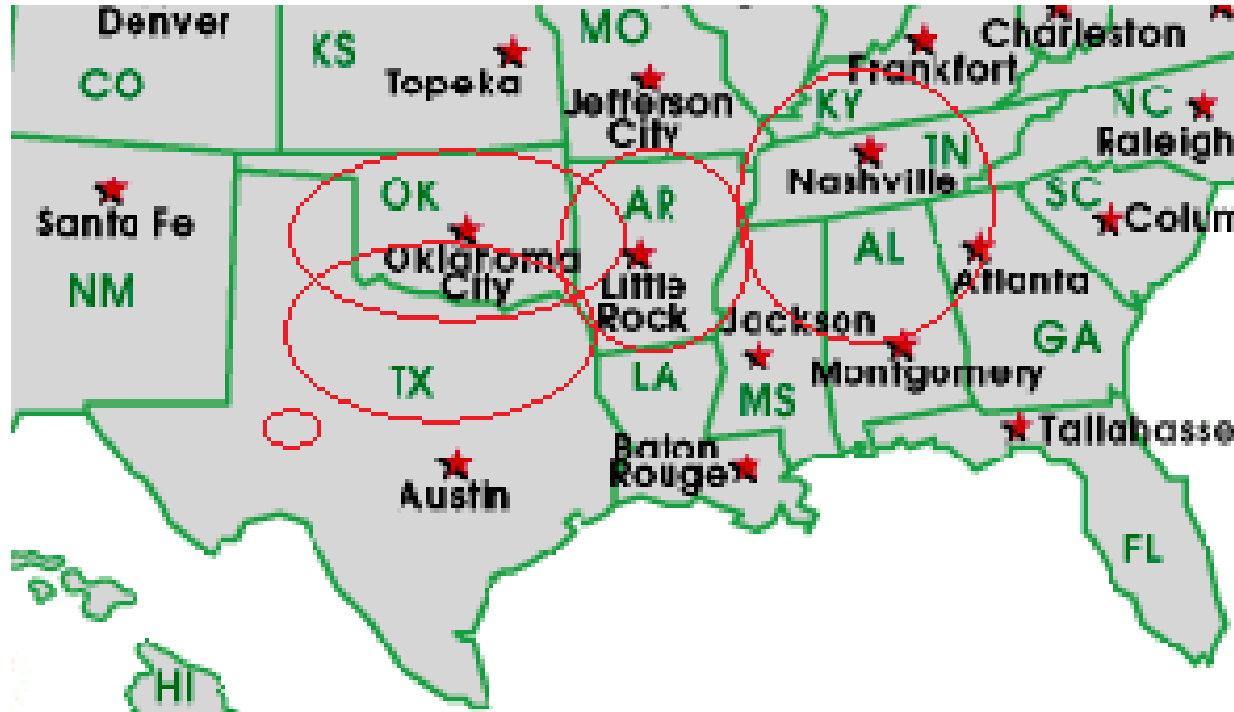

Teaching Expository Preaching Broadcasting Where Our Church of Christ Colleges & Schools/Preaching Are Located

**Pledged - 2 of 3 Antennas for - 2016 -
OUR WORSHIP SERVICE BROADCASTED BY WORLD CHRISTIAN
BROADCASTING - A CHURCH OF CHRIST STATION we are going to need
help with 2 more antennas RADIO MADAGASCAR BROADCASTING
Three 100,000 Watt Directional Antennas from the Indian Ocean**

**KKGM 1630AM @ 11am DFW & All North Texas
Abilene 1340AM sharing the Change Movement
Radio Oklahoma City 960 AM all of Oklahoma
Radio Searcy & All of Ark. 99.1FM & 1300AM
Radio Nashville, TN, S. KY, N. AL, and N. MS**

*We have done so much, for so long, with so little,
we are now fully qualified to do anything with nothing.
That is what faith is ...*